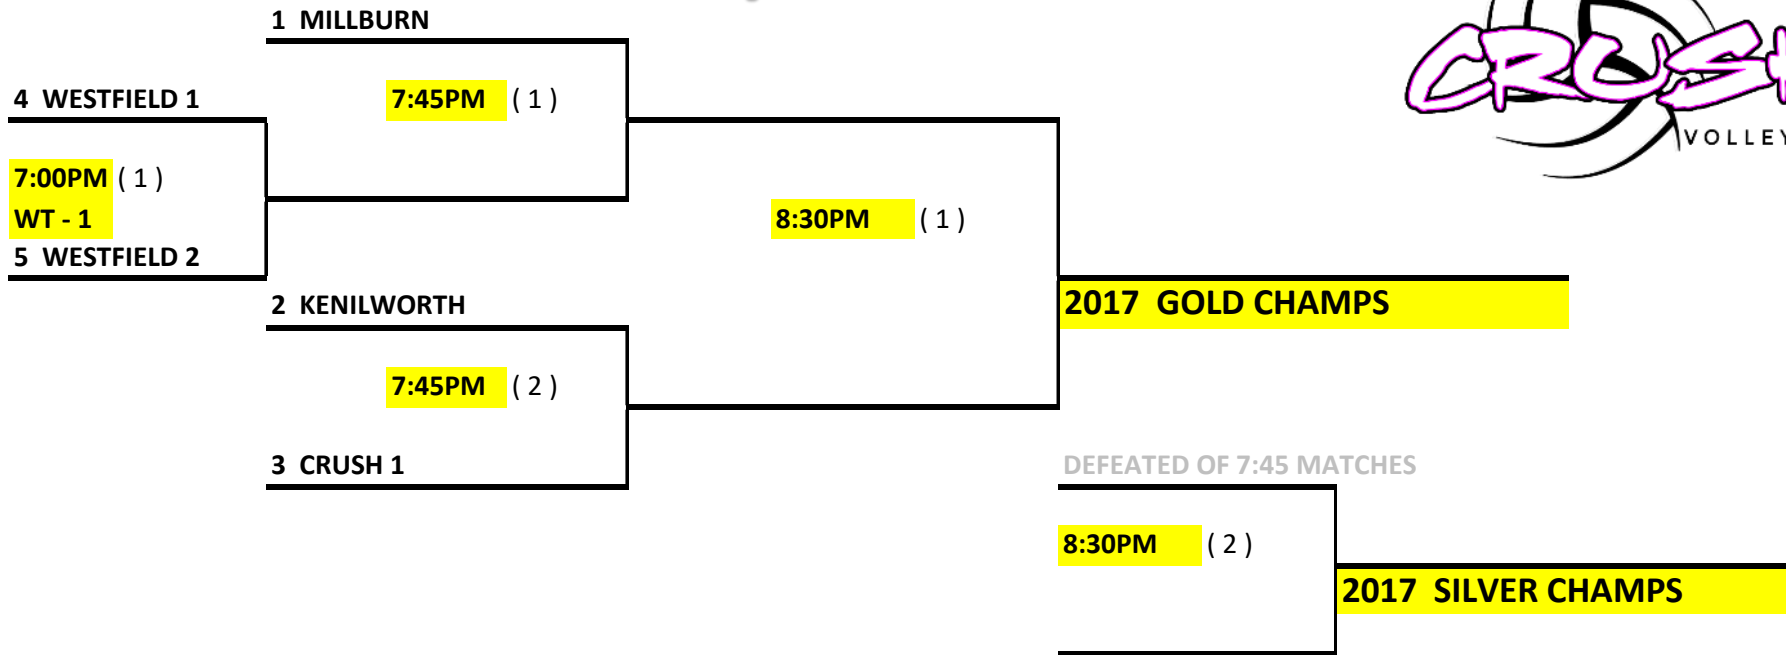

# GOLD / SILVER PLAYOFFS

# BRONZE PLAYOFFS

COURTS ARE DESIGNATED AS (1) (2) (3)  
TEAMS NOT ADVANCING WORK FOLLOWING MATCH  
WT = WORK TEAM

1ST ROUNDS: 7:00PM, TEAMS 1, 2, AND 3 WORK  
2ND ROUNDS: 7:45PM  
FINALS : 8:30PM