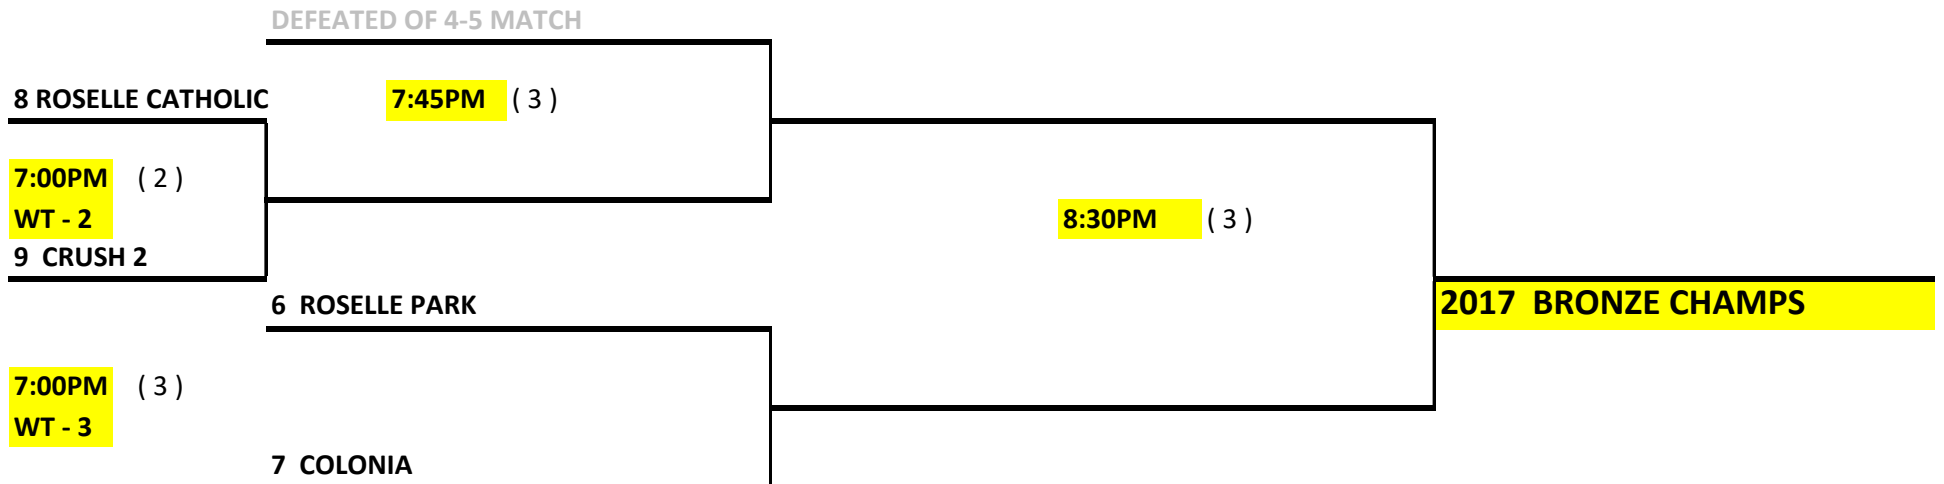

# GOLD / SILVER PLAYOFFS

# BRONZE PLAYOFFS

COURTS ARE DESIGNATED AS (1) (2) (3)  
TEAMS NOT ADVANCING WORK FOLLOWING MATCH  
WT = WORK TEAM

1ST ROUNDS: 7:00PM, TEAMS 1, 2, AND 3 WORK  
2ND ROUNDS: 7:45PM  
FINALS : 8:30PM