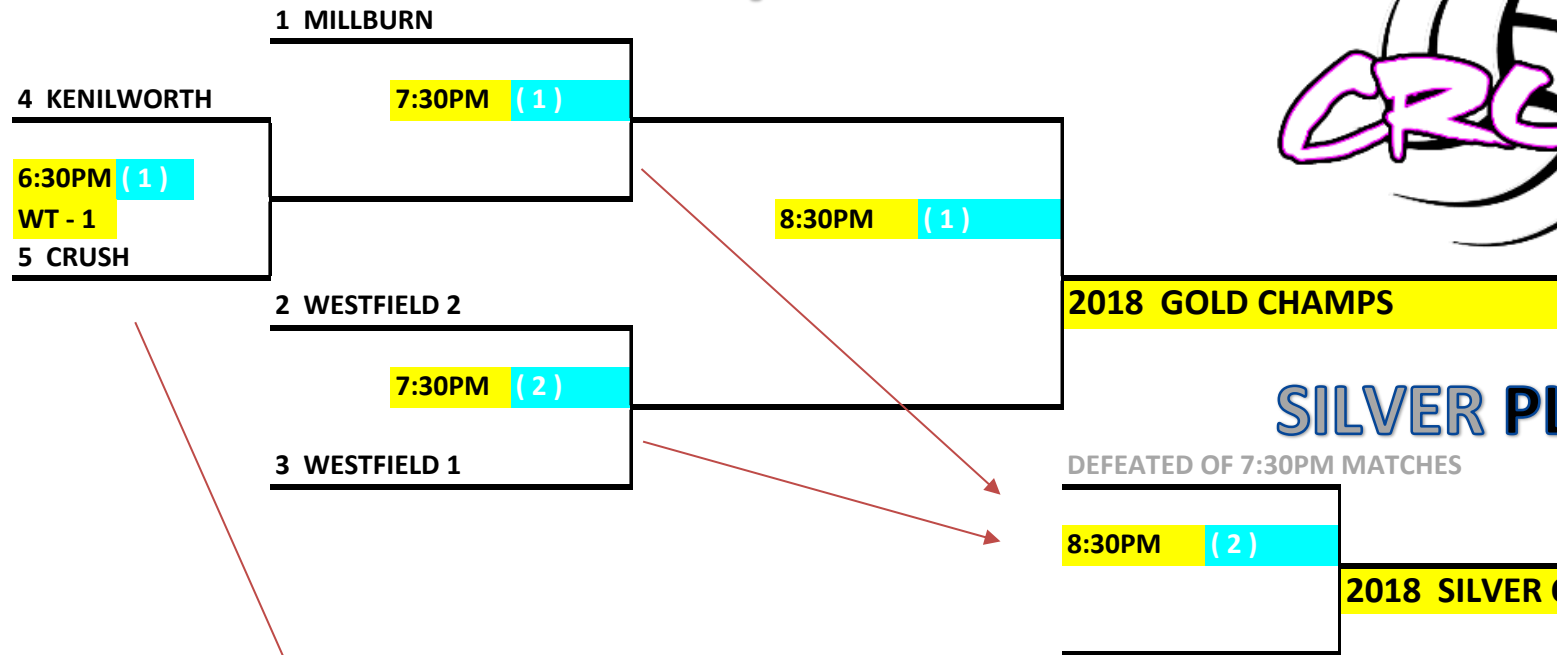

GOLD / SILVER PLAYOFFS

BRONZE PLAYOFFS

COURTS ARE DESIGNATED AS (1) (2) (3)

TEAMS NOT ADVANCING WORK FOLLOWING MATCH

WT = WORK TEAM

1ST ROUNDS: 6:30PM, WORK TEAMS 1 MILLBURN

2 WESTFIELD 2

3 WESTFIELD 1