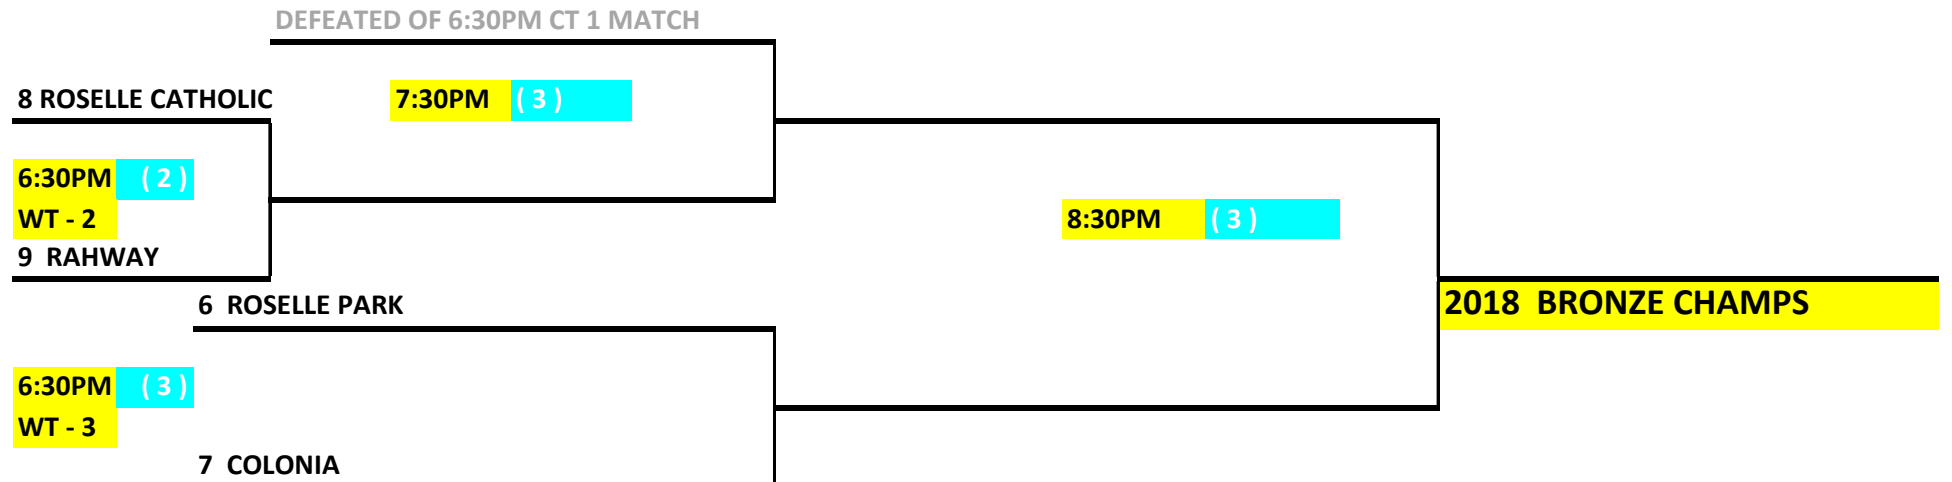

GOLD / SILVER PLAYOFFS

BRONZE PLAYOFFS

COURTS ARE DESIGNATED AS (1) (2) (3)

TEAMS NOT ADVANCING WORK FOLLOWING MATCH

WT = WORK TEAM

1ST ROUNDS: 6:30PM, WORK TEAMS 1 MILLBURN

2 WESTFIELD 2

3 WESTFIELD 1